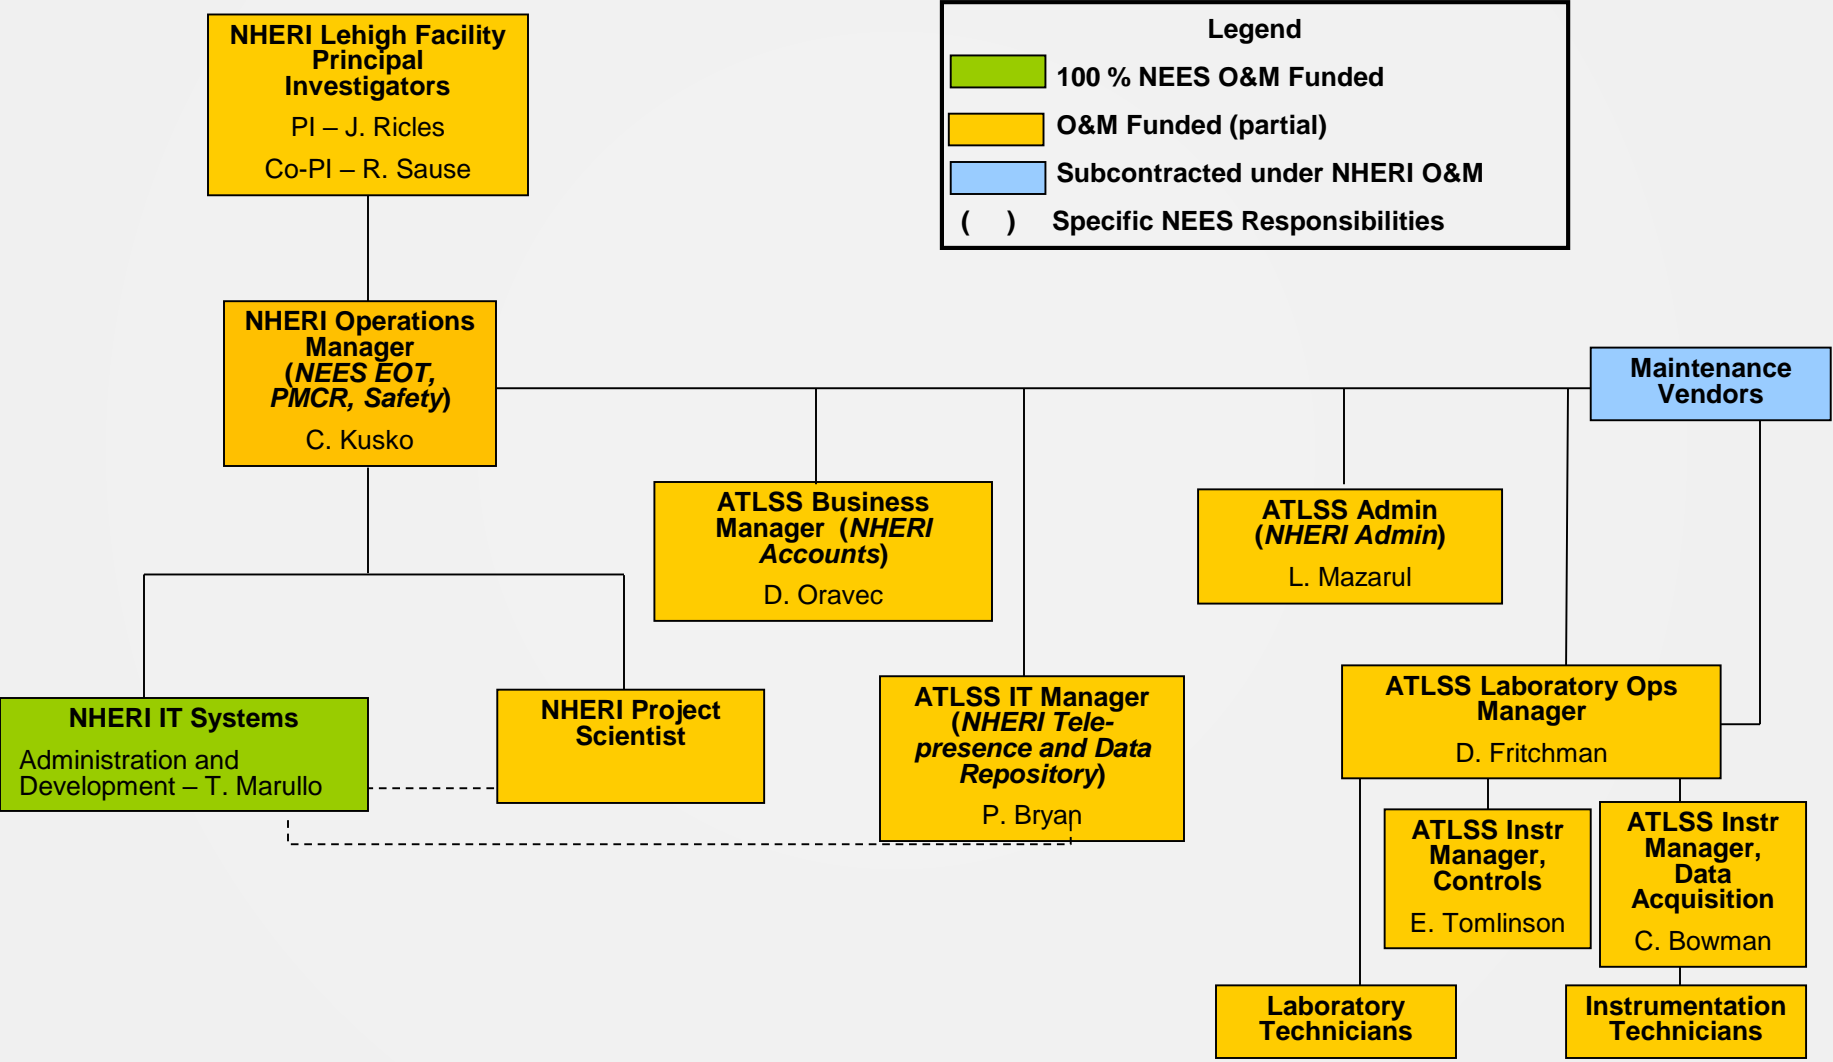

Introduction to Lehigh Experimental Facility Staff and Website

Chad Kusko, PhD
Operations Manager
NHERI Lehigh EF

NHERI Lehigh Staff Roles

- Lehigh NHERI EF Staff Organization
- Summary of NHERI Lehigh EF and ATLSS Center Relationship
- Introduction to Website

NHERI Lehigh EF Team

James Ricles, PI

Richard Sause, Co-PI

Chad Kusko
Operations Mgr

Thomas Marullo
IT Systems Mgr

Darrick Fritchman
ATLSS Lab Mgr

Peter Bryan
ATLSS IT Support

Doris Oravec
ATLSS Finance Mgr

Capacity Building Partners

Shamim Pakzad
Adv. Sensors, Structural Monitoring
Lehigh Univ

Muhannad Suleiman
Soil-Structure Interaction
Lehigh Univ

NHERI Lehigh Experimental Facility Staff Organization

ATLSS Staff Interface with NHERI Lehigh Experimental Facility

Introduction to Website

- NHERI Website: <https://www.designsafe-ci.org/>
 - Facility information and facility ECO activities

- NHERI Lehigh website:
 - <https://lehigh.designsafe-ci.org/>