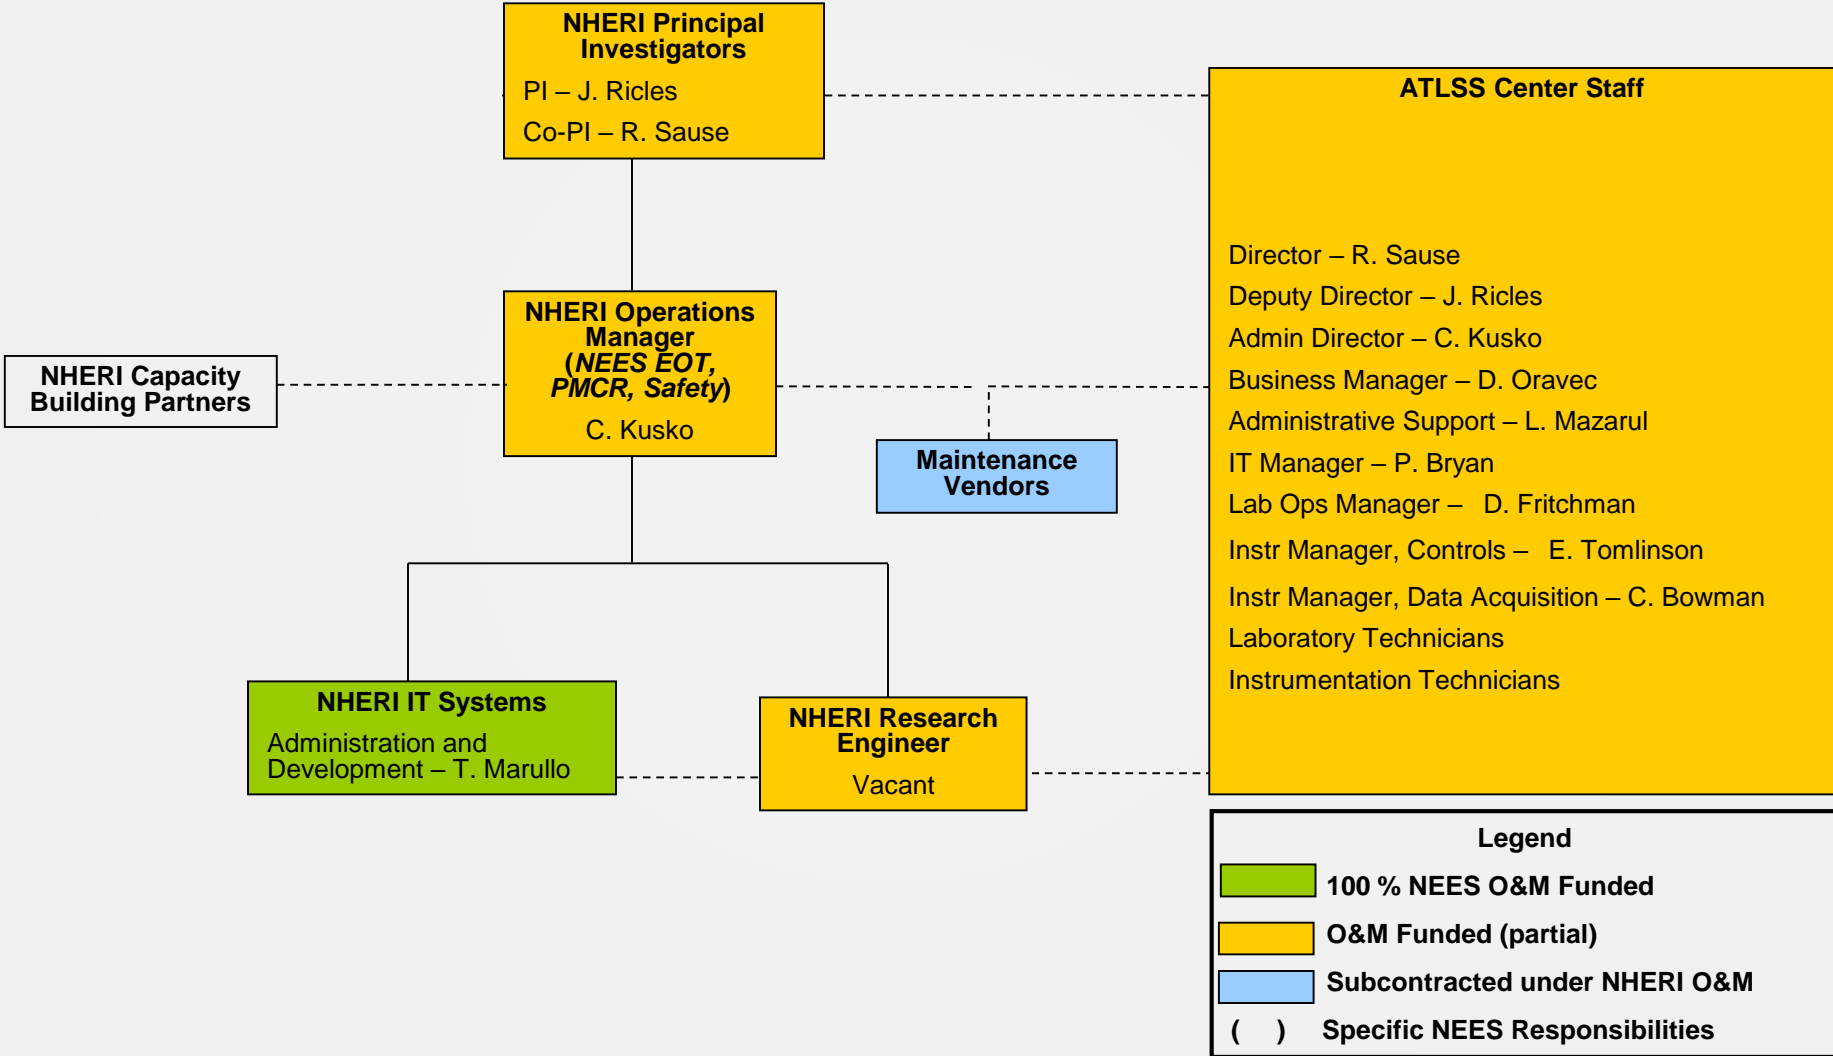

Introduction to Lehigh Experimental Facility Staff and Website

Chad Kusko, PhD
Operations Manager
NHERI Lehigh EF

NHERI Lehigh Staff Roles

- Lehigh NHERI EF Staff Organization
- Summary of NHERI Lehigh EF and ATLSS Center Relationship
- Introduction to Website

NHERI Lehigh EF Team

James Ricles, PI

Richard Sause, Co-PI

Chad Kusko
Operations Mgr

Thomas Marullo
IT Systems Mgr

Darrick Fritchman
ATLSS Lab Mgr

Peter Bryan
ATLSS IT Support

Doris Oravec
ATLSS Finance Mgr

Capacity Building Partners

Shamim Pakzad
Adv. Sensors, Structural Monitoring
Lehigh Univ

Muhannad Suleiman
Soil-Structure Interaction
Lehigh Univ

NHERI Lehigh Experimental Facility Staff Organization

ATLSS Staff Interface with NHERI Lehigh Experimental Facility

Introduction to Website

- NHERI Website: <https://www.designsafe-ci.org/>
 - Facility information and facility ECO activities

- NHERI Lehigh website:
 - <https://lehigh.designsafe-ci.org/>