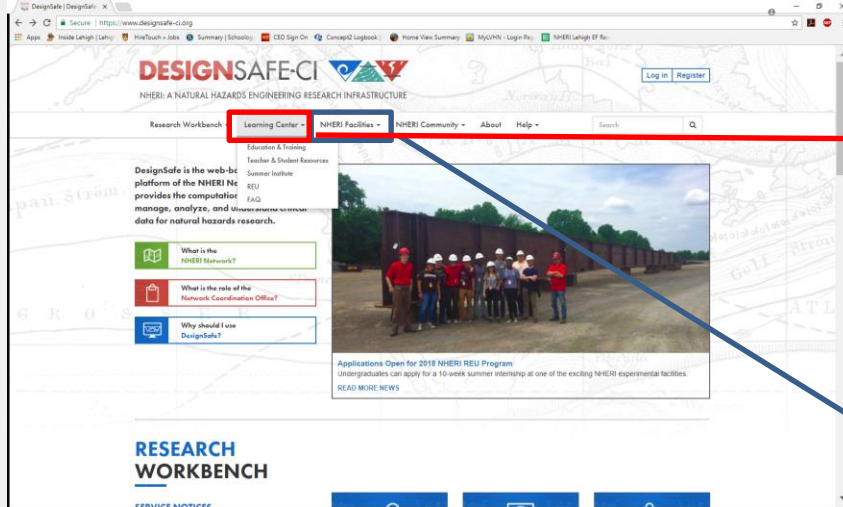

Capacity Building Partners

Shamim Pakzad
Adv. Sensors, Structural Monitoring
Lehigh Univ

Muhannad Suleiman
Soil-Structure Interaction
Lehigh Univ

NHERI Lehigh Experimental Facility Staff Organization

ATLSS Staff Interface with NHERI Lehigh Experimental Facility

Introduction to Website

- NHERI Website: <https://www.designsafe-ci.org/>
 - Facility information and facility ECO activities

- NHERI Lehigh website:
 - <https://lehigh.designsafe-ci.org/>